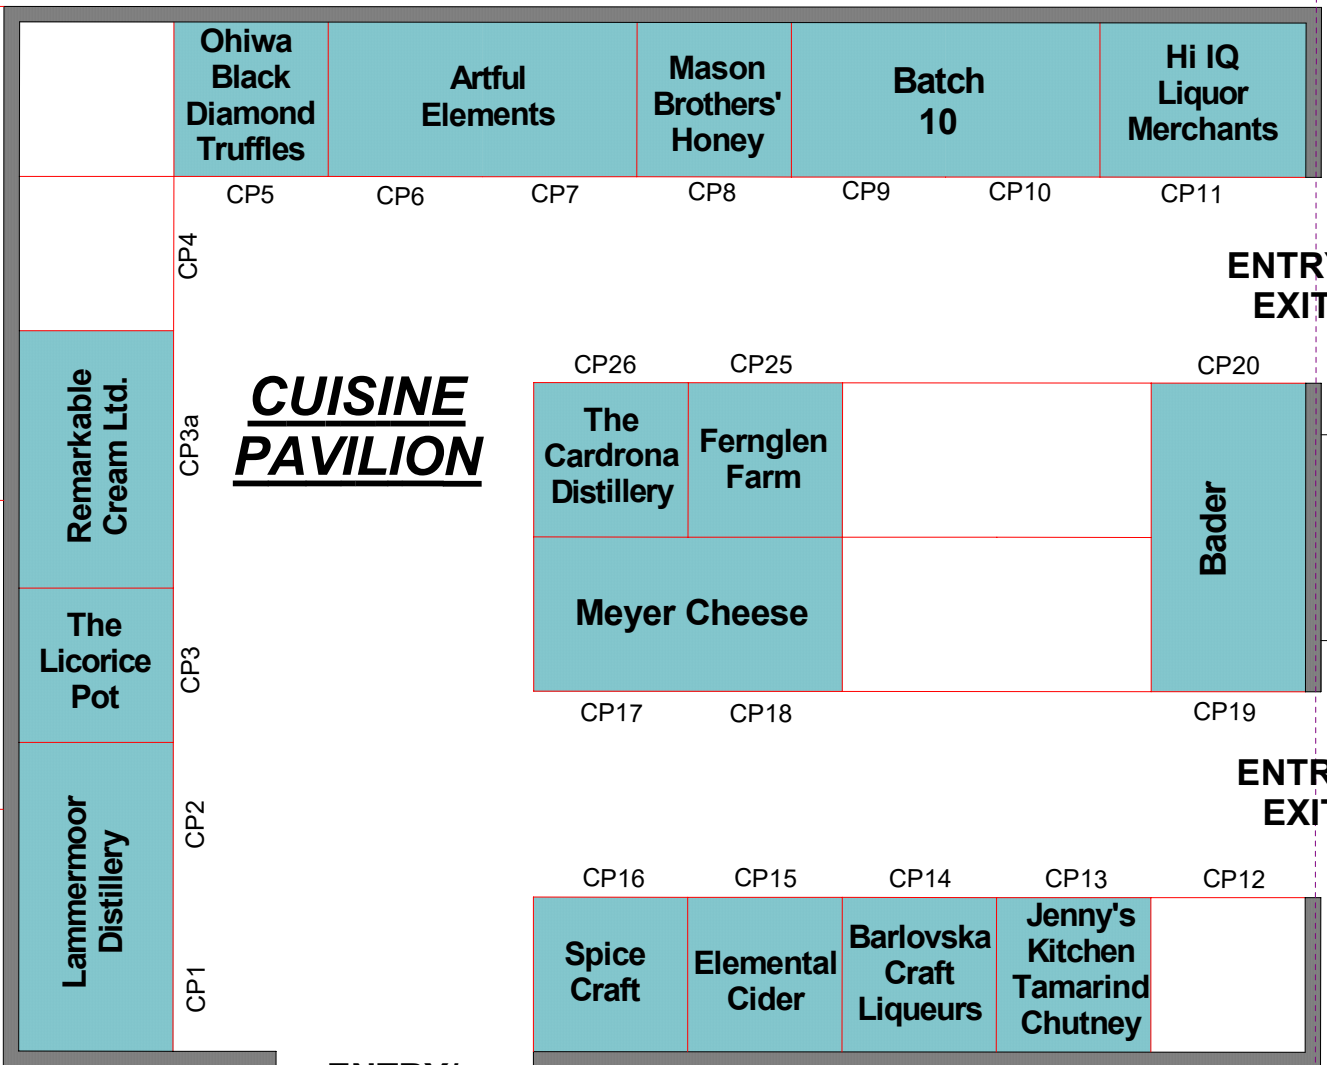

Cuisine
Carpark

↓ **TRANSAG ROAD** ↓

DATE: August 2023
 SCALE (At A1): 1:50
 PREPARED FOR: Stuff Events
 DRAWN BY: PWB
 UPDATE: 12-03-24

Central Districts Field Days - 2024
 Manfeild - Feilding
 Cuisine Pavilion
 Site Allocation